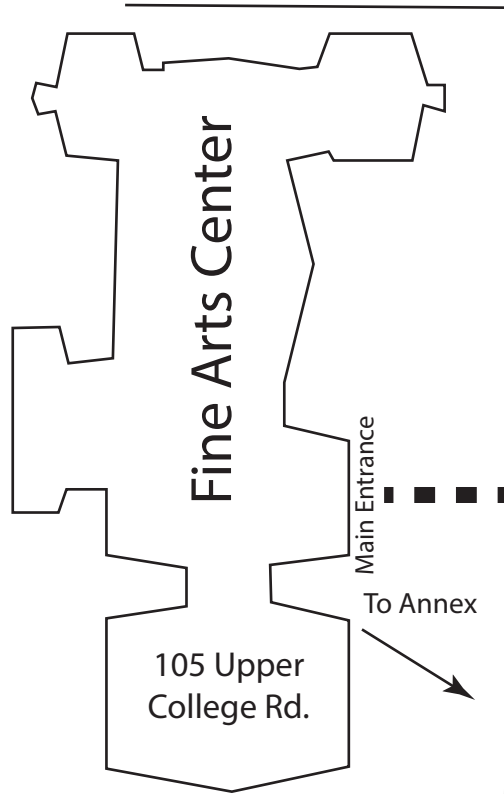

Parking Lot 6

Festival Parking
requires online pass
7am- 5pm weekdays

URI Campus Map

Welcome to the 2024 URI Guitar & Mandolin Festival!

Retail & Restaurants
Campus Plaza

- CVS, Convenience Store
- Thai, Dominican, Sushi, Korean, Mediterranean, Mexican restaurants

Directions to Courthouse Center:
Go all the way to the light at Kingstown Rd, turn right to go down the hill. The venue is 1.7 miles down the road and will be on your right

Upper College Rd.

E Alumni Ave

Walking to St. Augustine's? Follow Ranger Rd. until it becomes Lower College Rd. Continue down this road: St. Augustine's will be on your left as you approach Kingstown Rd.

Lippitt Rd

Ranger Rd

Edwards
Hall